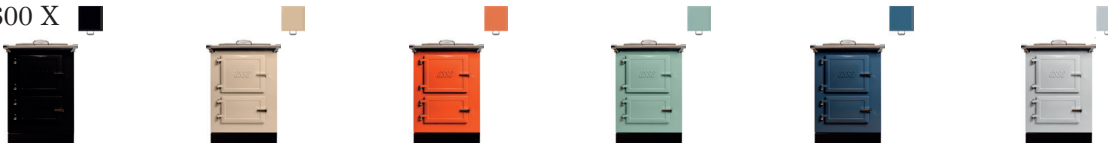

1000 T

Product	Price Exc VAT	Inc VAT at 20%
1000 T Available in Black, Cream, Pepper, Sage, Shadow and White	£8,720.83	£10,465.00
Colour Coordinated bolster covers come as standard		
For chrome bolster covers add:	£145.83	£175.00

600 T

Product	Price Exc VAT	Inc VAT at 20%
600 T Available in Black, Cream, Pepper, Sage, Shadow and White	£5,416.67	£6,500.00
Colour Coordinated bolster cover comes as standard		
For chrome bolster cover add:	£70.83	£85.00

1000 X

Product	Price Exc VAT	Inc VAT at 20%
1000 X Available in Black, Cream, Pepper, Sage, Shadow and White	£9,025.00	£10,830.00
All 1000 X come with colour coordinated bolster covers		

600 X

Product	Price Exc VAT	Inc VAT at 20%
600 X Available in Black, Cream, Pepper, Sage, Shadow and White	£5,570.83	£6,685.00
All 600 X come with colour coordinated bolster covers		

RANGE COOKER HOODS

Product	Price Exc VAT	Inc VAT at 20%
600 - Black	£ 1387.50	£ 1665.00
1000 - Black	£1,512.50	£1,815.00
1600 - Black	£1,962.50	£2,355.00
Custom Chimney Fill	£196.67	£236.00
Duct Kit	£130.83	£157.00
Recirculation Kit 600/ 1000	£145.83	£175.00