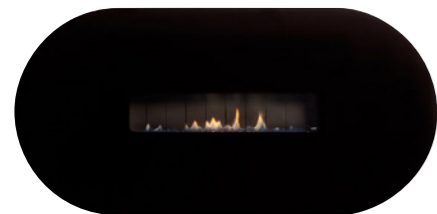

39 PORTRAIT 2.4kW

With corner grill stand and remote

Product	SRP exc VAT	SRP inc VAT
Black Glass	£ 902.50	£ 1,083
Black Steel	£ 852.50	£ 1,023
White Steel	£ 923.33	£ 1,108
Grey Steel	£ 923.33	£ 1,108
Ruby Steel	£ 923.33	£ 1,108
Bronze Steel	£ 923.33	£ 1,108
Gold Steel	£ 923.33	£ 1,108
Iron Ore	£ 923.33	£ 1,108

48 OVAL 3.5kW

Product	SRP exc VAT	SRP inc VAT
OVAL	£ 1,170.00	£ 1,404.00

41 LANDSCAPE 2.6kW

Product	SRP exc VAT	SRP inc VAT
Black Glass	£ 737.50	£ 885
Black Steel	£ 654.17	£ 785
White Steel	£ 725.00	£ 870
Grey Steel	£ 725.00	£ 870
Ruby Steel	£ 725.00	£ 870
Bronze Steel	£ 725.00	£ 870
Gold Steel	£ 725.00	£ 870
Iron Ore	£ 725.00	£ 870
Optional Remote Control	£ 220.00	£ 264
Optional Floor Stand	£ 83.33	£ 100

All flueless gas fires require a small air vent to the room.

Product	SRP exc VAT	SRP inc VAT
Air Vent	£20.83	£25

At ESSE, we've been hand-crafting high quality stoves in Britain for over 160 years. There is choice of seven steel finishes plus glass, three heat outputs and three eye catching mounting options. Whatever you priorities you will find an ESSE to suit you and your home.

Our collection of wall-mounted gas fires offers you almost 100% energy-efficiency combined with complete "hang it anywhere" freedom.

WALL-MOUNTED GAS FIRES - colour options

Due to the limitations of the printing process, it is not possible to replicate enamel colours exactly as shown in our printed material.