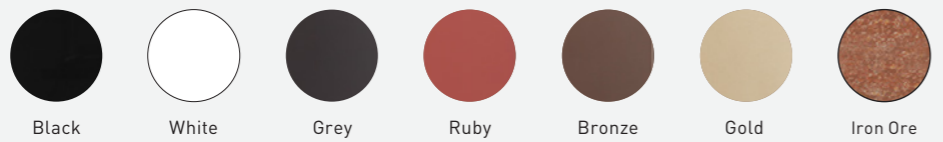

WALL-MOUNTED GAS FIRES - colour options

Due to the limitations of the printing process, it is not possible to replicate enamel colours exactly as shown in our printed material.

BACKING OPTIONS

All Wall-Mounted gas fires can be supplied with either black or vermiculite fire backs. Black back will be supplied as standard. If a Vermiculite back is required please specify at time of order. There is no additional charge for this option when specified at time of order.

ESSE Engineering Limited,
Long Ing, Barnoldswick,
Lancashire BB18 6BJ

01282 813235
enquiries@esse.com
www.esse.com